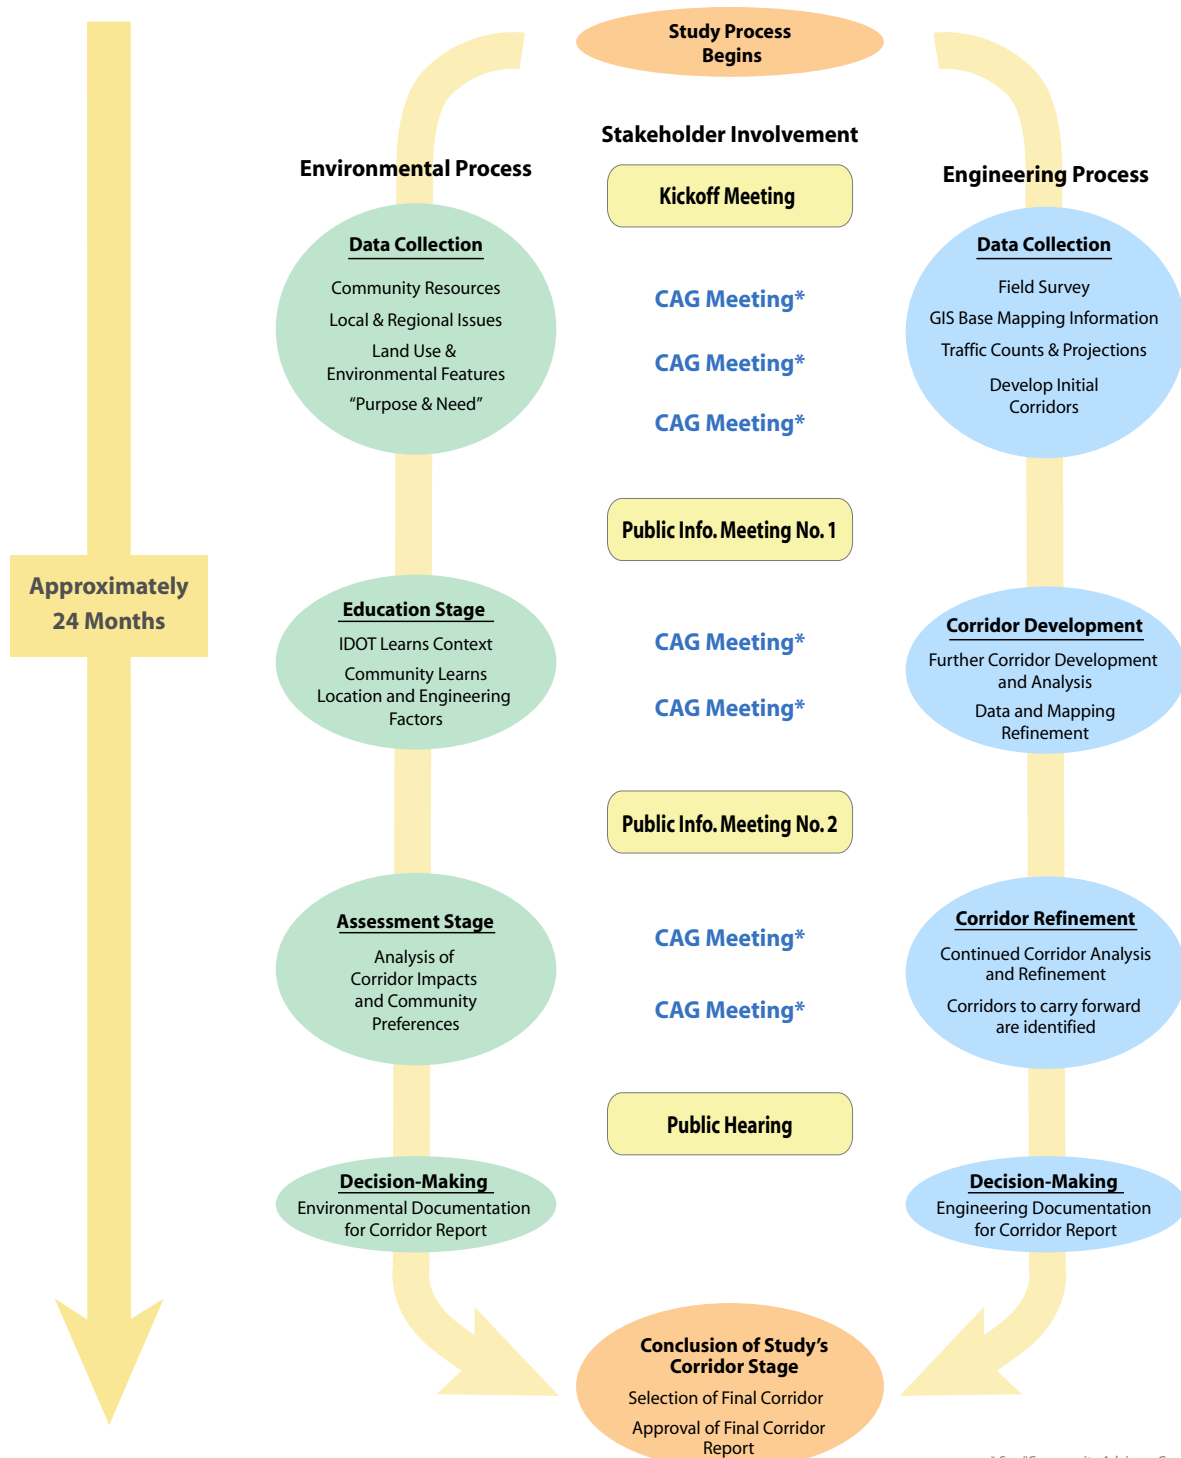

Eastern Bypass Corridor Study Process

The events shown below are an outline of how the study will flow. The timing of these events is meant to be flexible to accommodate adjustments that might be necessary over the course of the study.

* See "Community Advisory Group Process" chart for more details about these meetings.